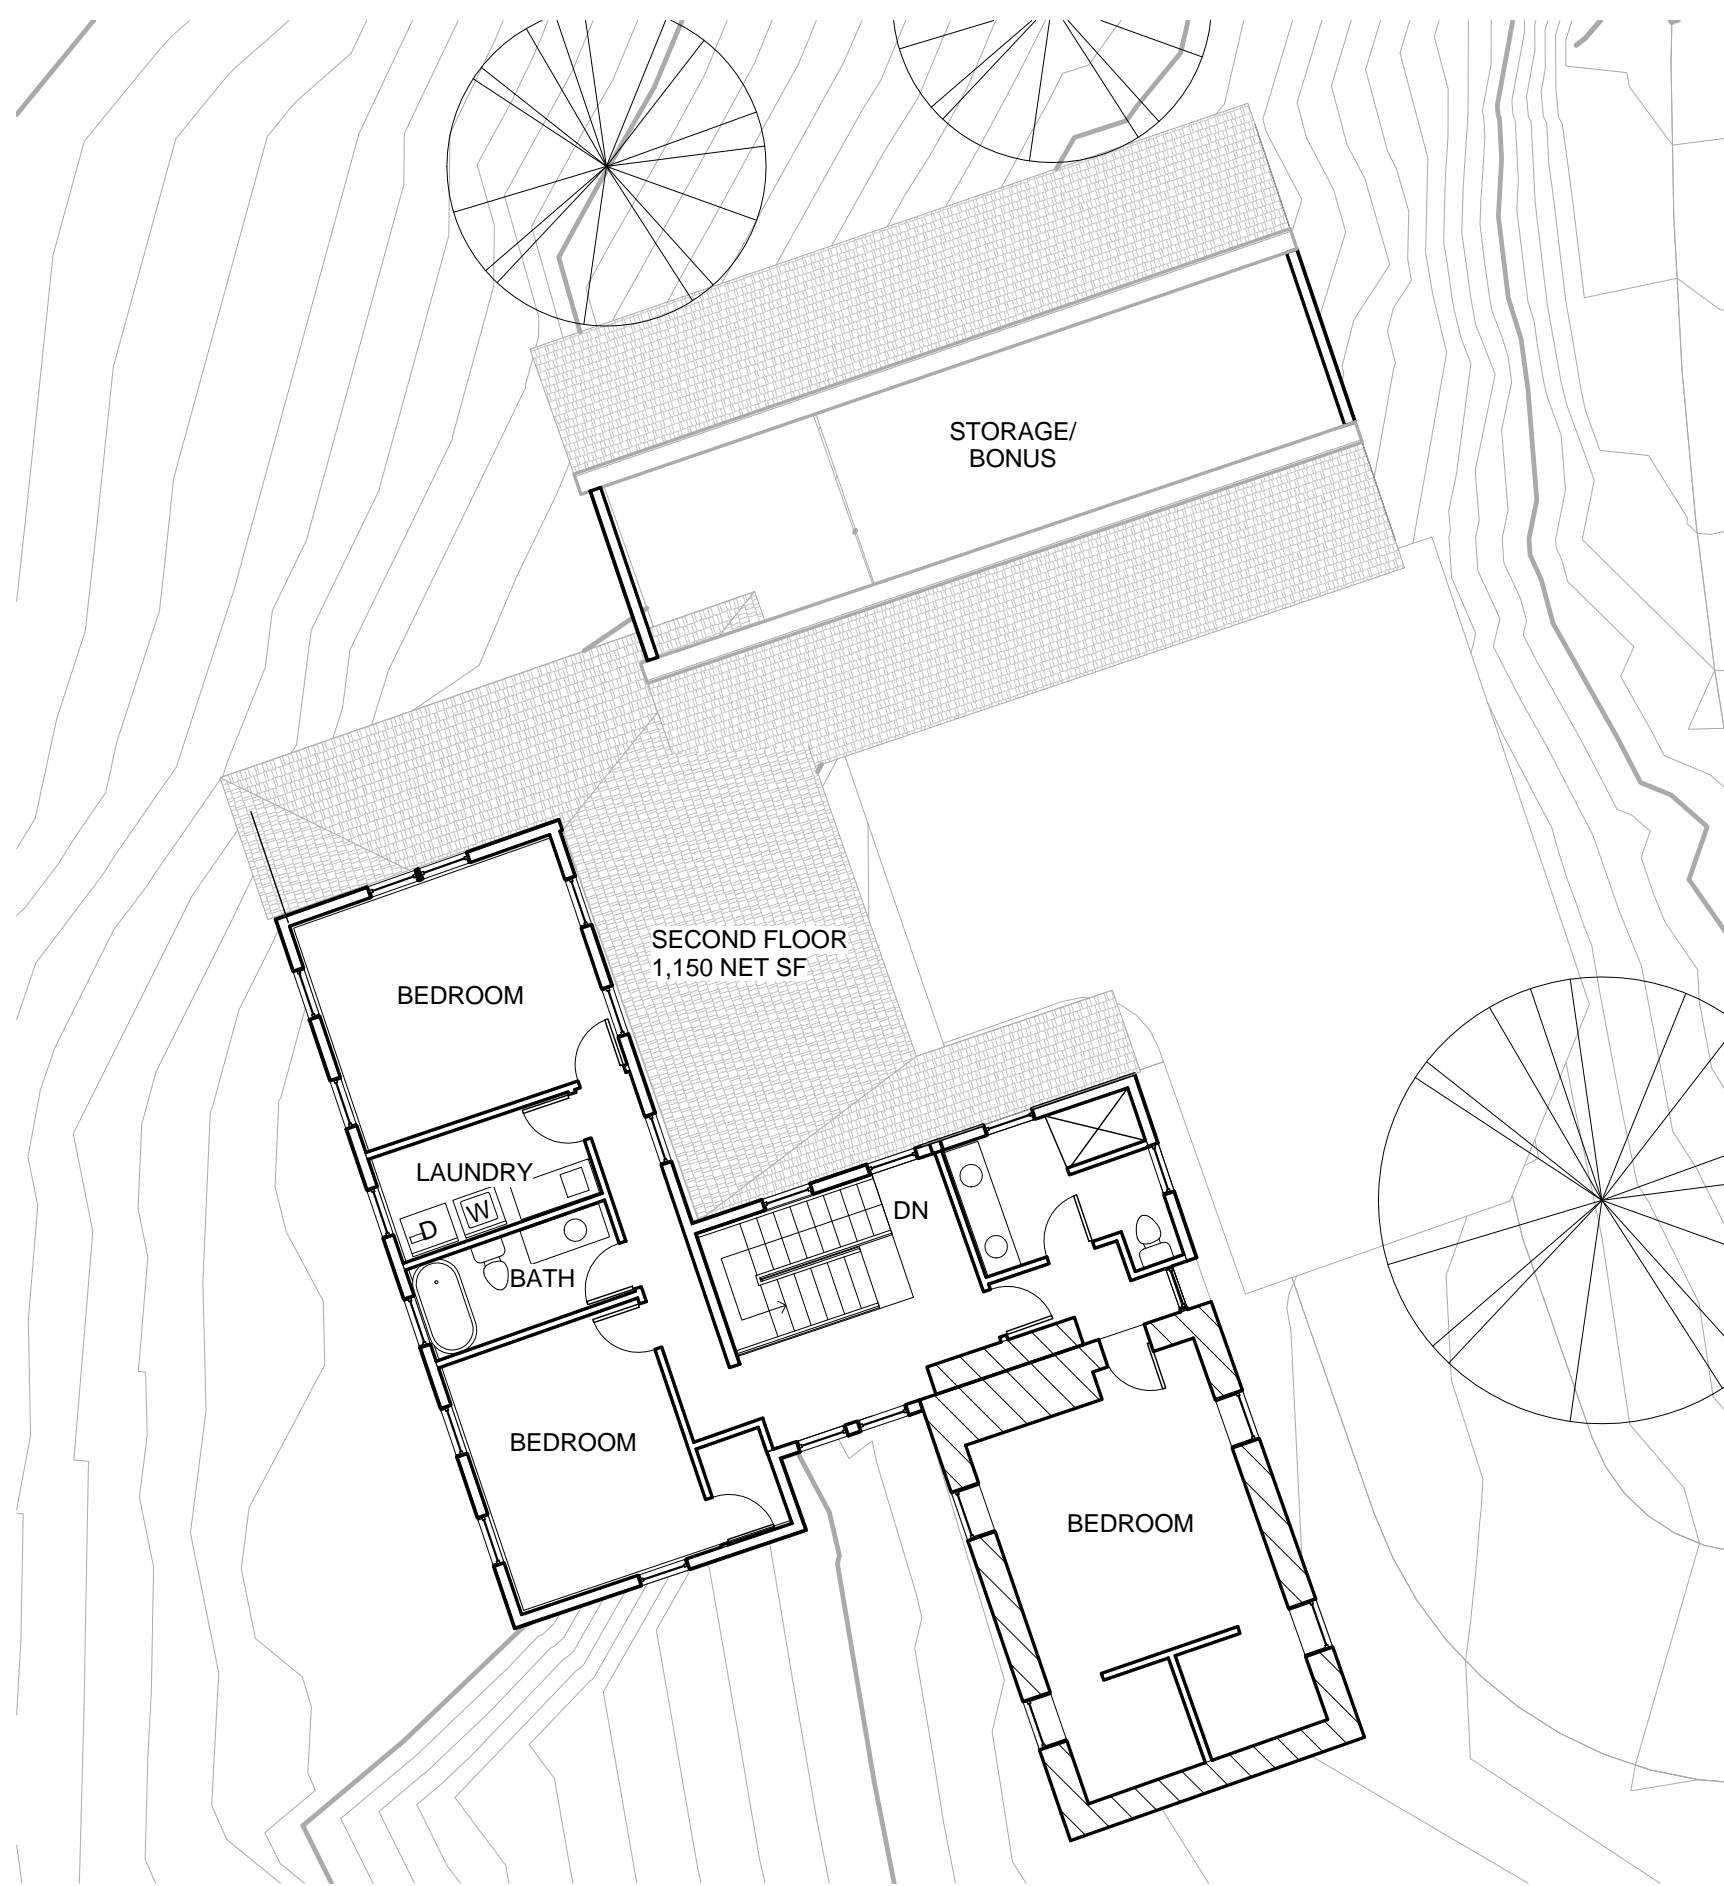

1202

Plans

1" = 10'-0"

Alexander Design Studio

8212 Main Street, Ellicott City, Maryland 21043 | 410.465.8207

1202

Plans

1" = 10'-0"

Alexander Design Studio

8212 Main Street, Ellicott City, Maryland 21043 | 410.465.8207

1202

Plans

1" = 10'-0"

Alexander Design Studio

8212 Main Street, Ellicott City, Maryland 21043 | 410.465.8207

① Oella Avenue Approach

② Aerial of Entry Court

① View from River

---

② View from Downriver

---