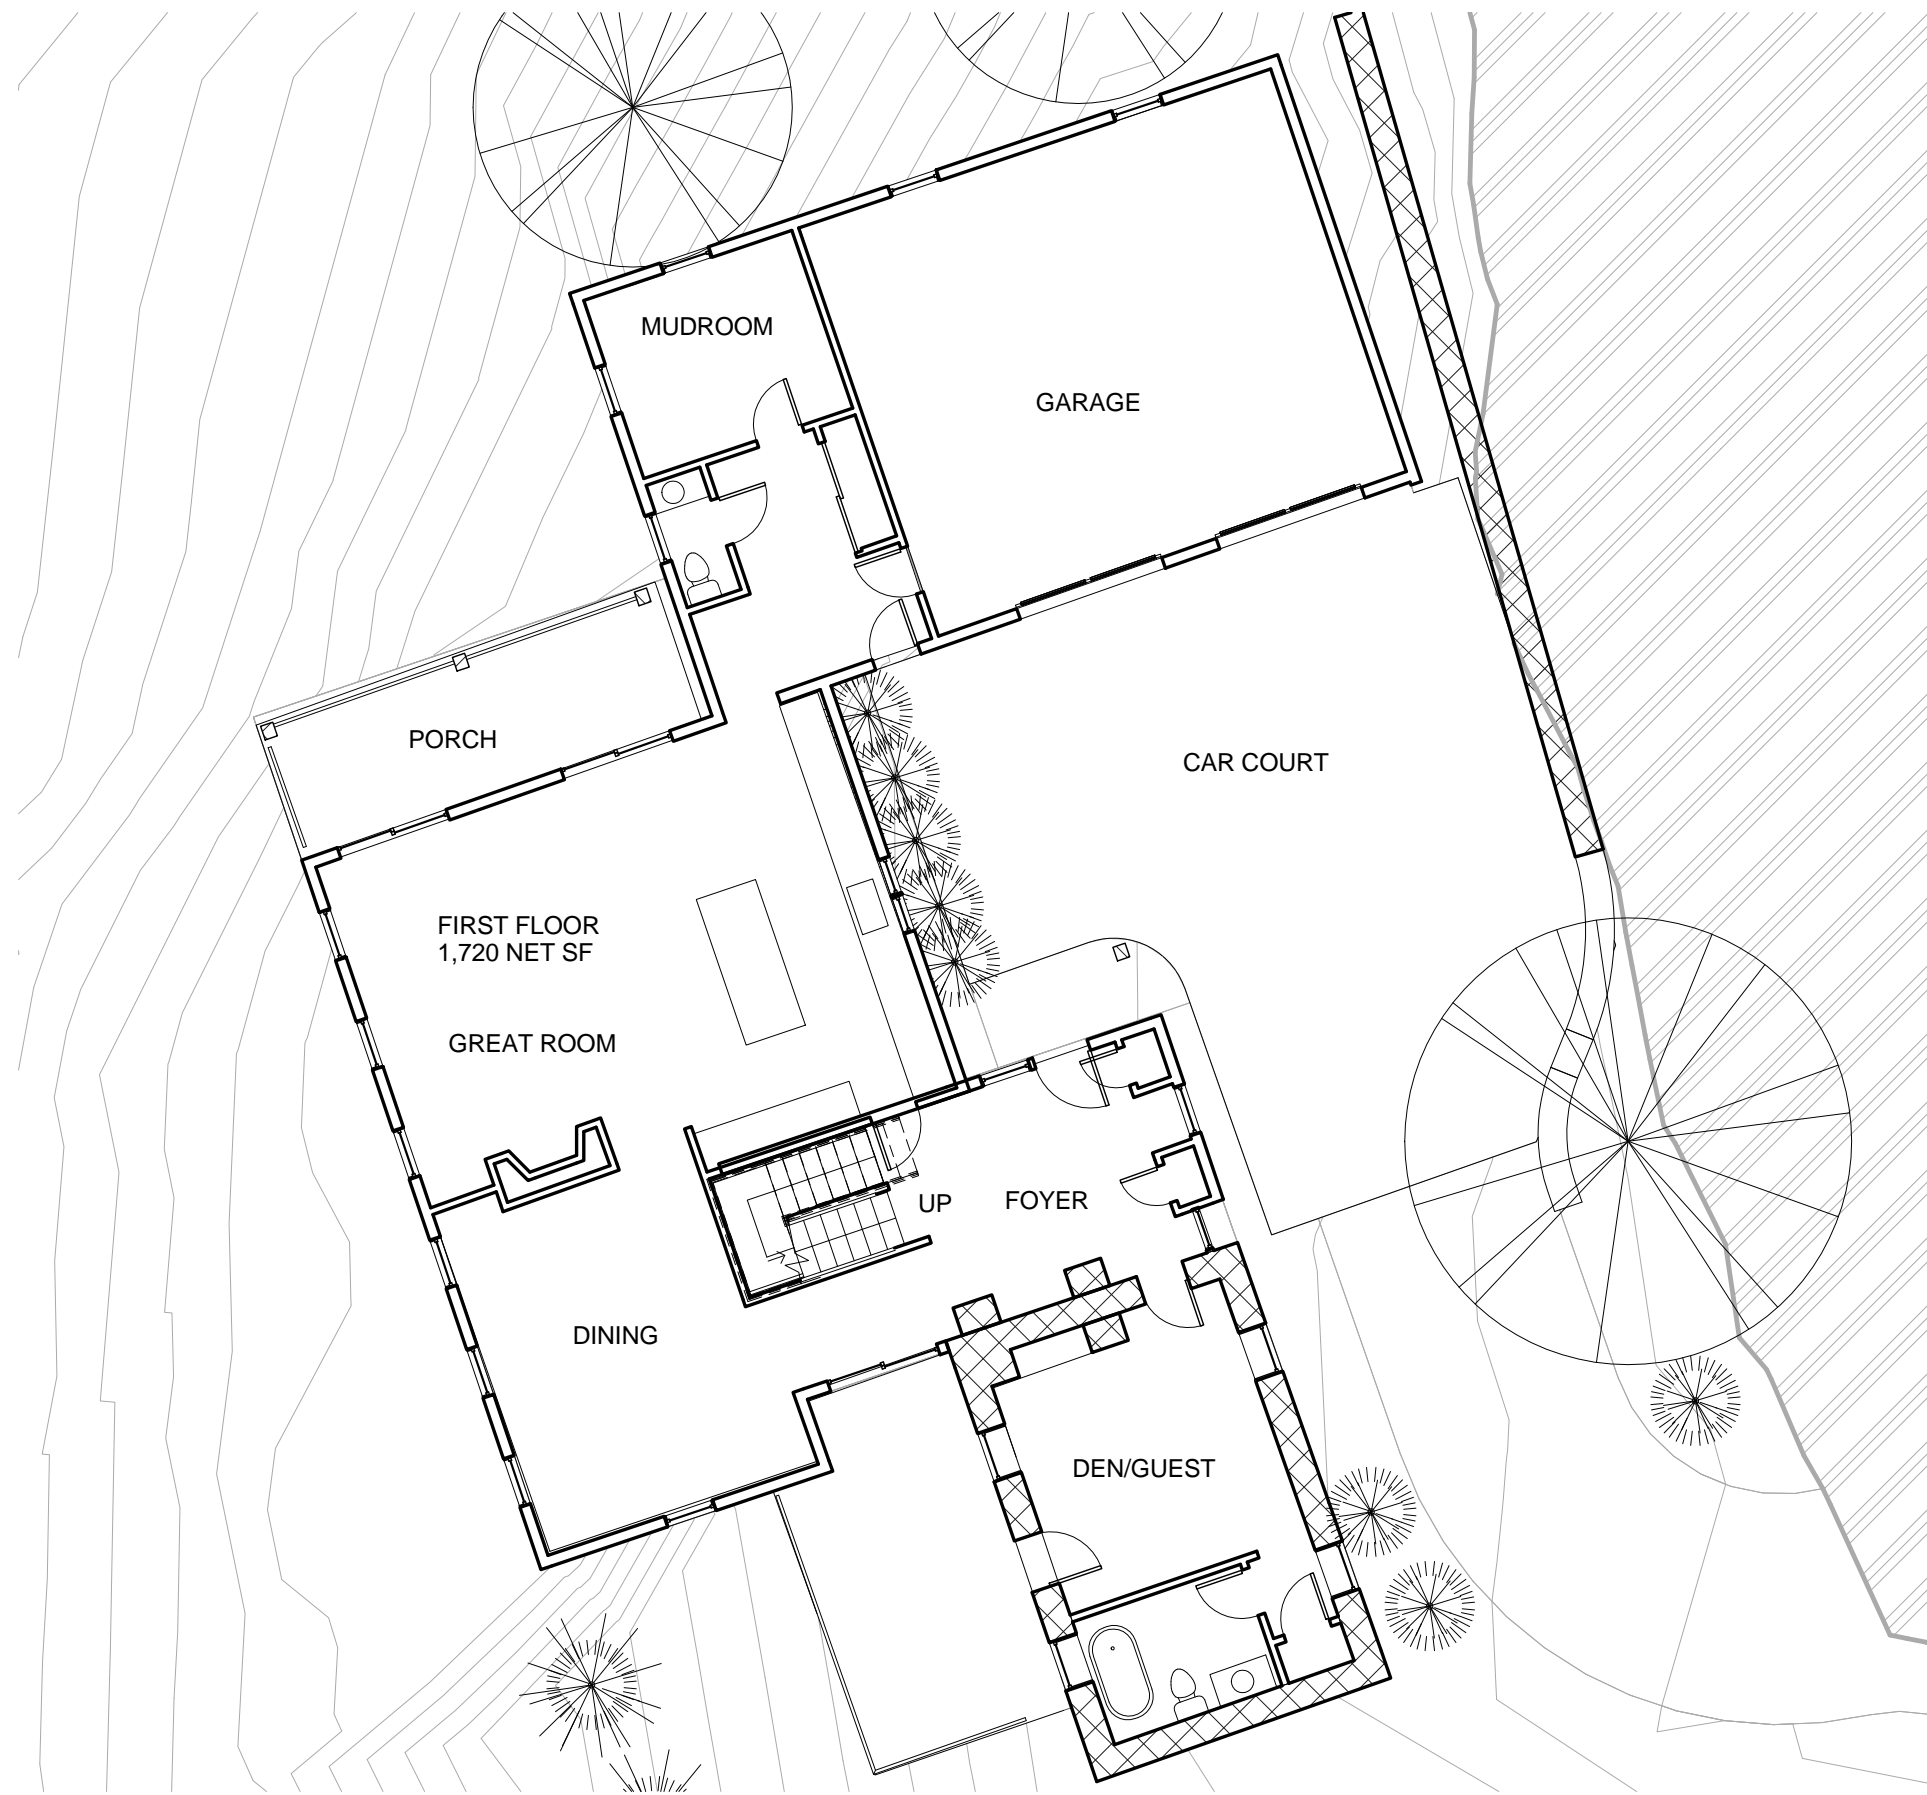

1202

Plans

1" = 10'-0"

Alexander Design Studio

8212 Main Street, Ellicott City, Maryland 21043 | 410.465.8207

1202

Plans

1" = 10'-0"

Alexander Design Studio

8212 Main Street, Ellicott City, Maryland 21043 | 410.465.8207

1202

Plans

1" = 10'-0"

Alexander Design Studio

8212 Main Street, Ellicott City, Maryland 21043 | 410.465.8207

① Oella Avenue Approach

② Aerial of Entry Court

① View from River

---

② View from Downriver

---